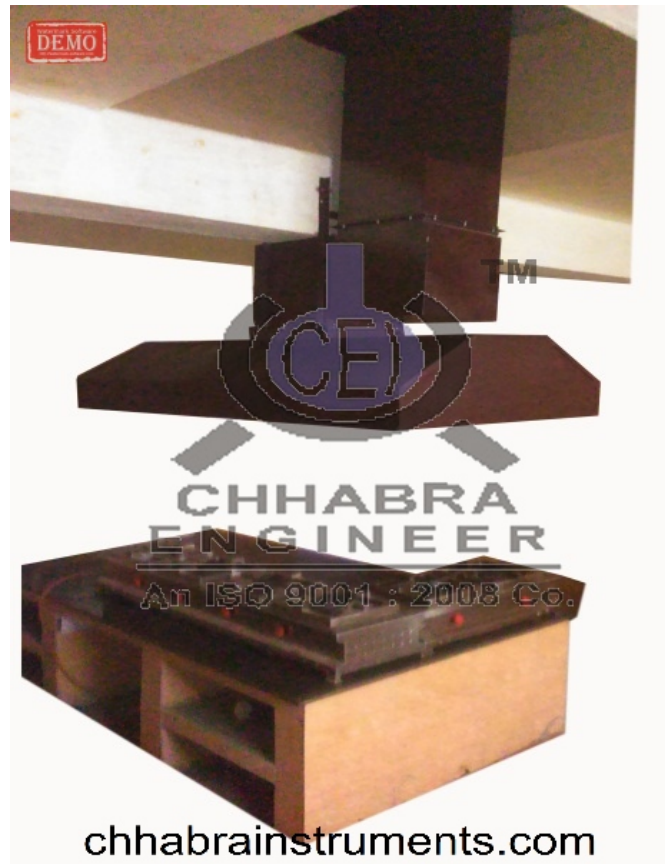

Product Name : " Commercial Exhaust Hood "
Product Code : " CKE 64 "

Description :

Commercial Exhaust Hood:-

- Body:202 stainless steel body
- Powder Coated
- Filter: easy clean stainless steel filters
- Plug: copper line
- Voltage: 220V
- Ducted and recirculated air operation