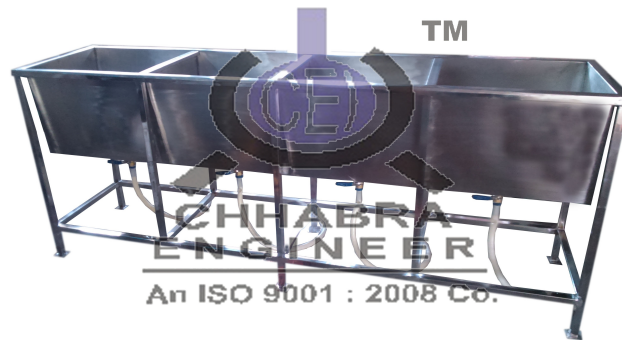

**Product Name :** " Combine Commercial Sink's "  
**Product Code :** " CKE 54 "

[chhabrainstruments.com](http://chhabrainstruments.com)

**Description :**

### **Combine Commercial Sink's:-**

Our selection of stainless steel commercial sinks includes single- and multi-compartment options to handle your light- or heavy-duty cleaning tasks. Fabricated using quality stainless steel which makes these long lasting in usage. Finding suitability to be used in areas like outdoor catering like in marriages and receptions, the splash guard support provided helps in safeguarding the clothes from water spillage. Available in bright, smooth and shiny finish, these are also aesthetically pleasing to use and are perfect for washing utensils in places like hotels, commercial kitchens of restaurants. Delivering outstanding performance, these are highly demanded by customers because of their superior design and sturdy finish. Made of 16 SWG sheet & Stainless sheet pipe. 8 Feet Long.